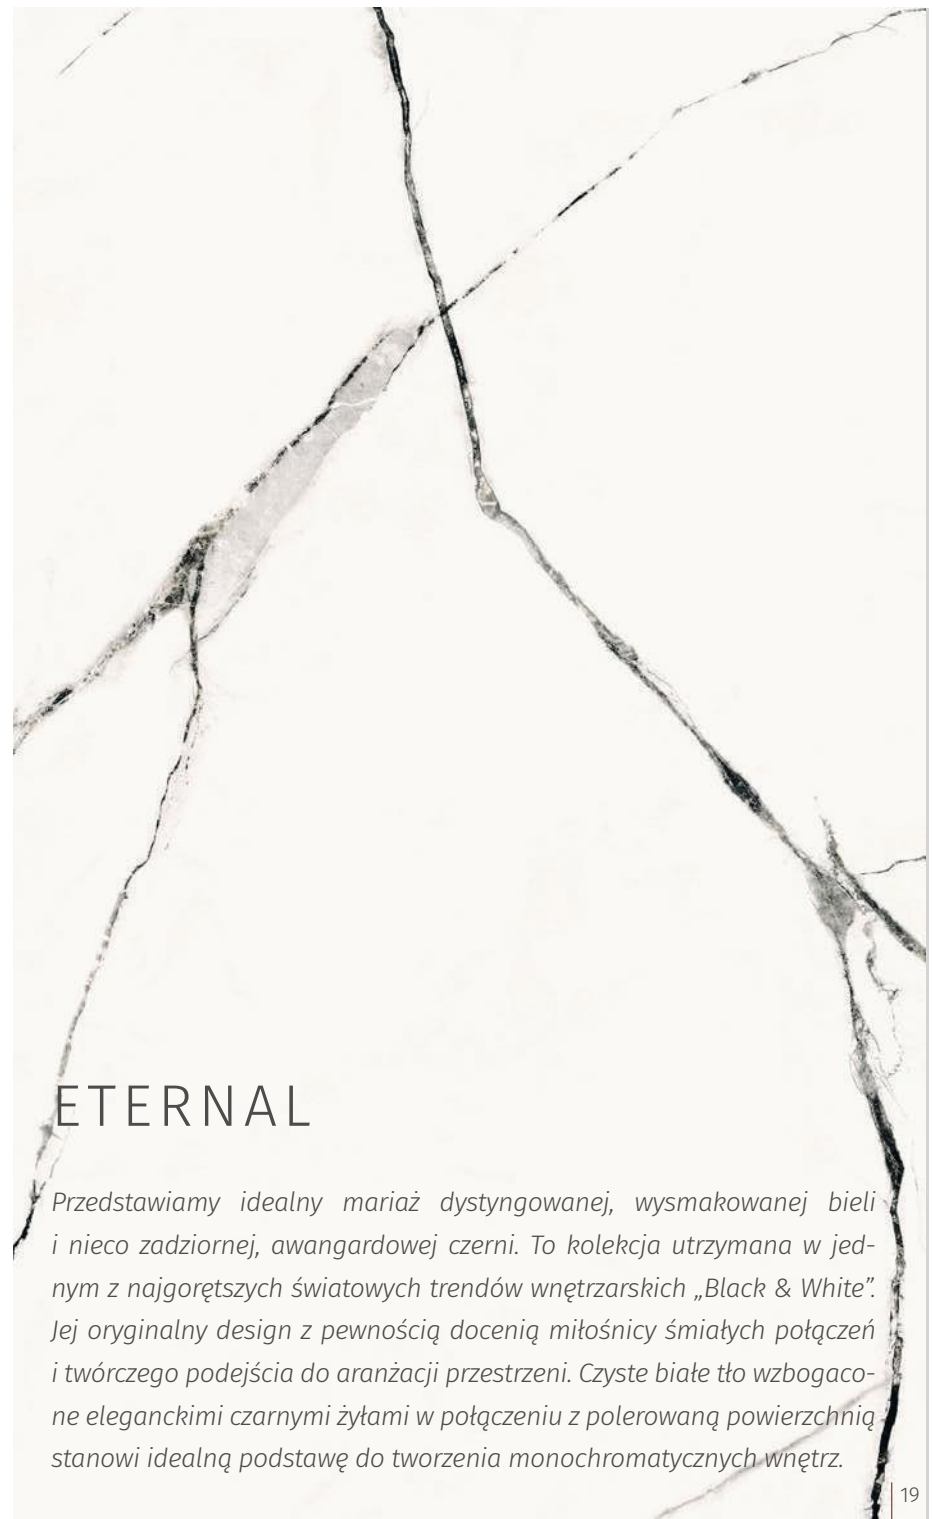

LE NOIR

LE BLANC

ETERNAL

Prezentujemy idealny mariaż dystygowanej, wysmakowanej bieli i nieco zadziornej, awangardowej czerni. To kolekcja utrzymana w jednym z najgorętszych światowych trendów wnętrzarskich „Black & White”. Jej oryginalny design z pewnością docenią miłośnicy śmiałych połączeń i twórczego podejścia do aranżacji przestrzeni. Czyste białe tło wzbogacone elegancjami czarnymi żyłami w połączeniu z polerowaną powierzchnią stanowi idealną podstawę do tworzenia monochromatycznych wnętrz.