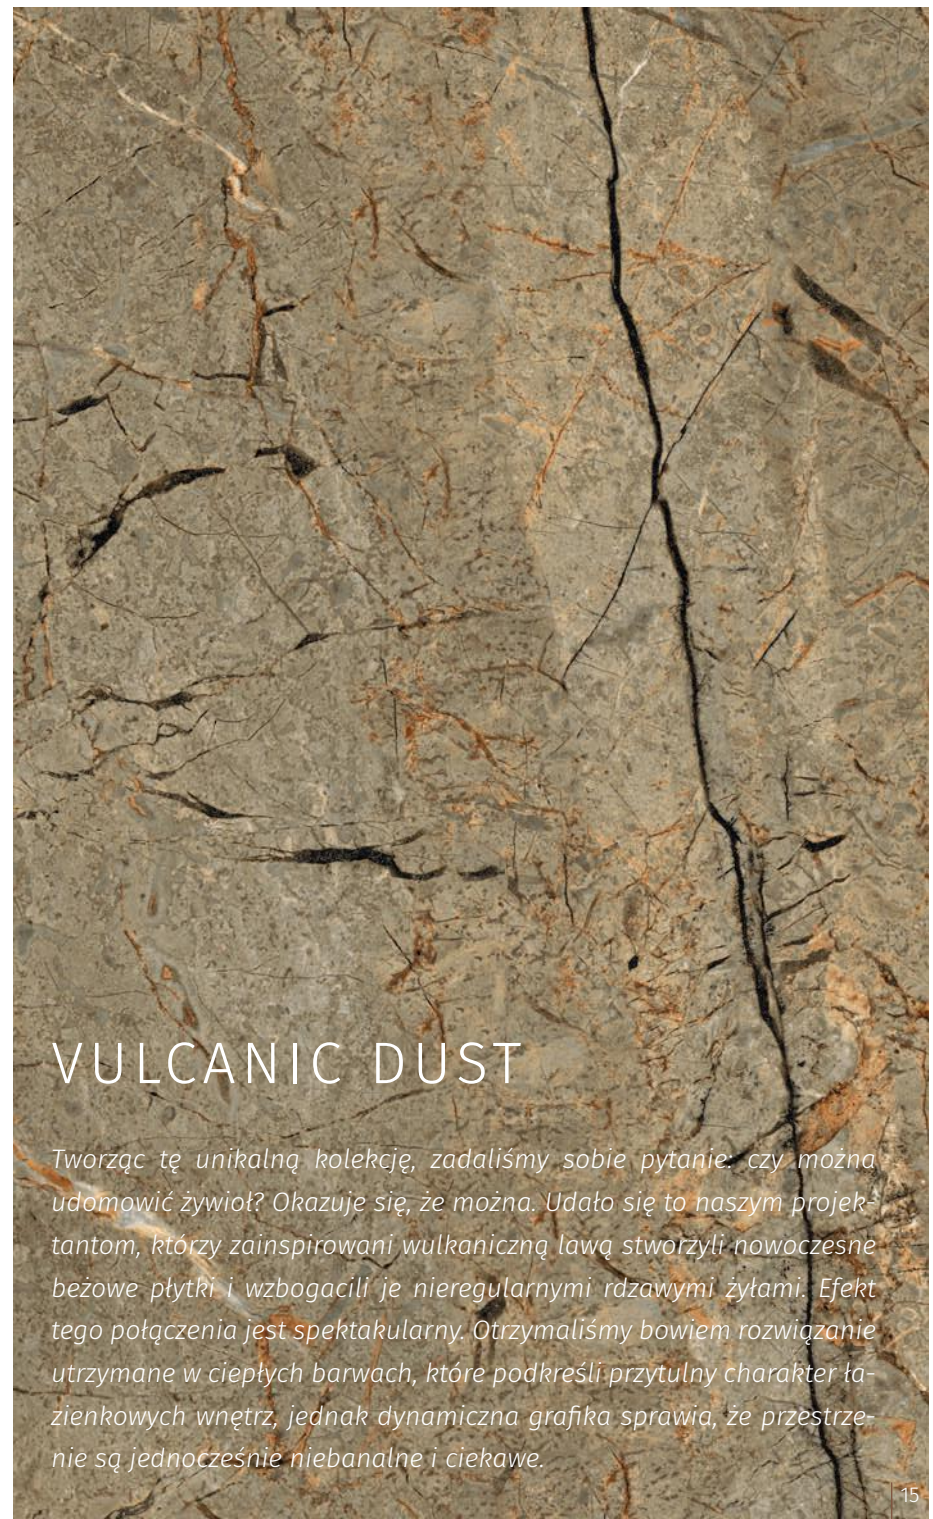

VULCANIC DUST

Tworząc tę unikalną kolekcję, zadaliśmy sobie pytanie: czy można udomowić żywioł? Okazuje się, że można. Udało się to naszym projektantom, którzy zainspirowani wulkaniczną lawą stworzyli nowoczesne beżowe płytki i wzbogacili je nieregularnymi rdzawymi żyłami. Efekt tego połączenia jest spektakularny. Otrzymaliśmy bowiem rozwiązanie utrzymane w ciepłych barwach, które podkreśli przytulny charakter łazienkowych wnętrz, jednak dynamiczna grafika sprawia, że przestrzenie są jednocześnie niebanalne i ciekawe.