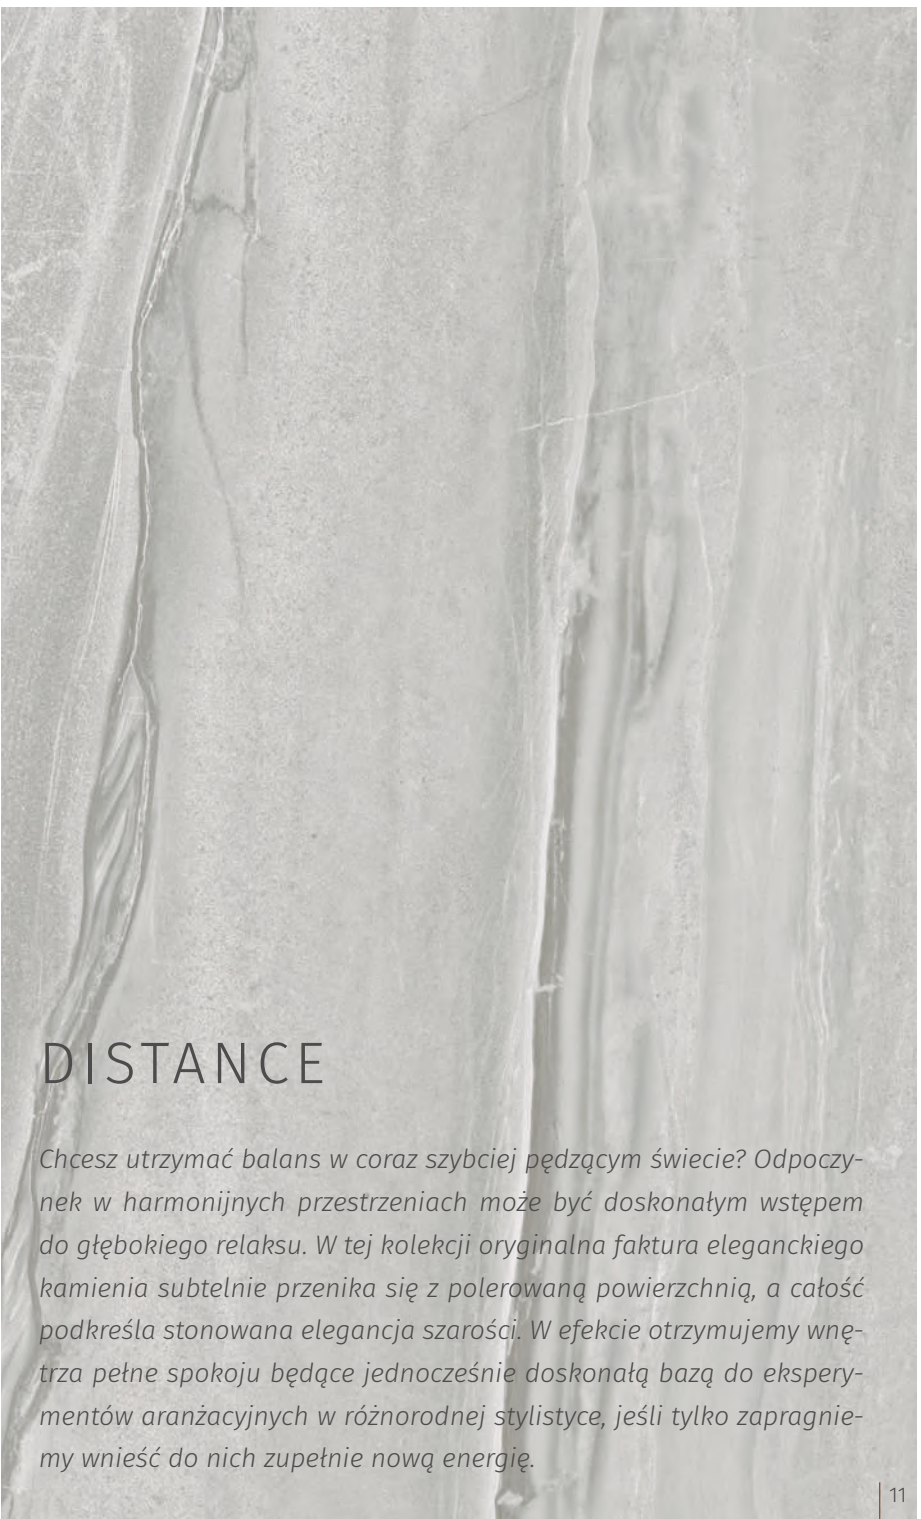

DISTANCE

Chcesz utrzymać balans w coraz szybciej pędzącym świecie? Odpoczynek w harmonijnych przestrzeniach może być doskonałym wstępem do głębokiego relaksu. W tej kolekcji oryginalna faktura eleganckiego kamienia subtelnie przenika się z polerowaną powierzchnią, a całość podkreśla stonowana elegancja szarości. W efekcie otrzymujemy wnętrza pełne spokoju będące jednocześnie doskonałą bazą do eksperymentów aranżacyjnych w różnorodnej stylistyce, jeśli tylko zapagniemy wnieść do nich zupełnie nową energię.