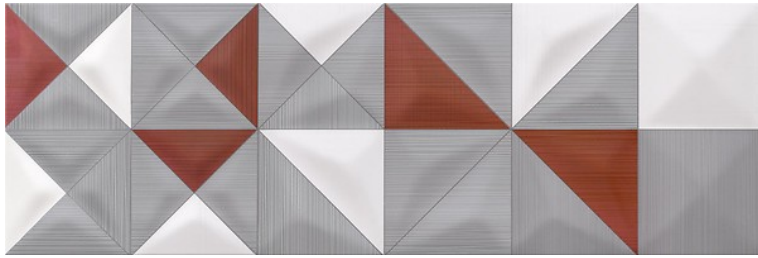

DELICATE LINES MULTICOLOUR INSERTO GEO

DIMENSION: 25 X 75

THE NAME OF THE COLLECTION: DELICATE LINES

TYPE OF TILE: BORDERS AND DECORATIONS

PRODUCT CODE: OD432-005

PRICE: 0,00 PLN /

FEATURES OF TILES

APPLICATION: **INSIDE**
COLOUR: **OTHER**
TYPE OF SURFACE: **SMOOTH**
TILE'S SURFACE FINISH: **GLOSSY**
TILE'S SIZE: **BIG (FROM 60X60)**
FROST RESISTANCE: **NO**
INSPIRATION: **COLOURS**