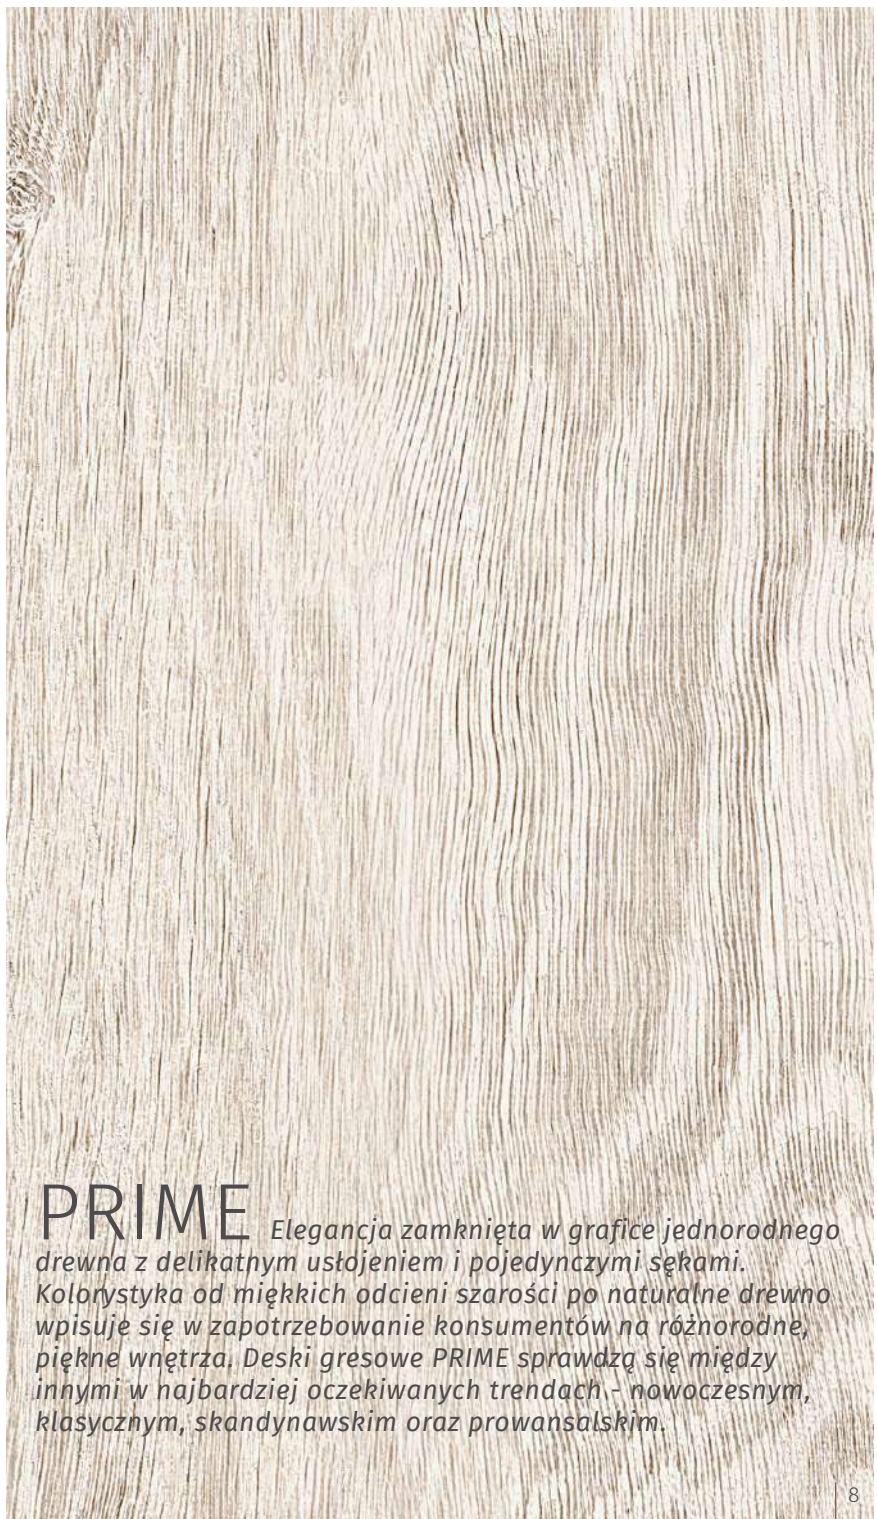

# WOOD

PRIME / 7

---

NATURAL / 18

---

RUSTIC / 29

PRIME WHITE 19,8 X 179,8

PRIME WHITE 19,8 X 179,8