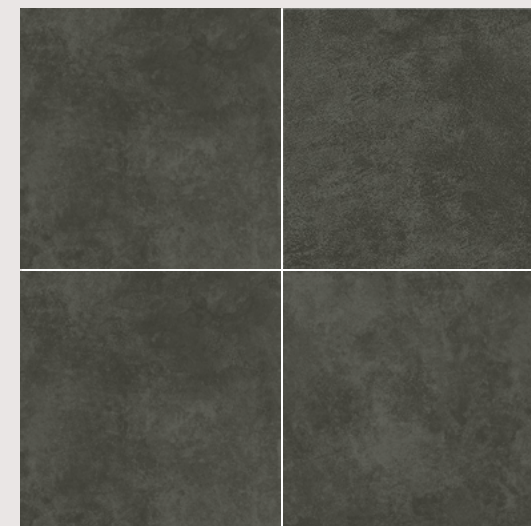

ZASTOSOWANIE:

PŁYTKI ŚCIENNO-PODŁOGOWE
PRZEZNACZONE NA ZEWNĄTRZ I DO WNĘTRZ

5	odporność na płamienie		płytki matowa
	mrozoodporność		płytki tonalna
4	odporność na ścieranie		do ogrzewania podłogowego
R10B	antyślizgowość		płytki rektyfikowana
			płytki z barwioną masą