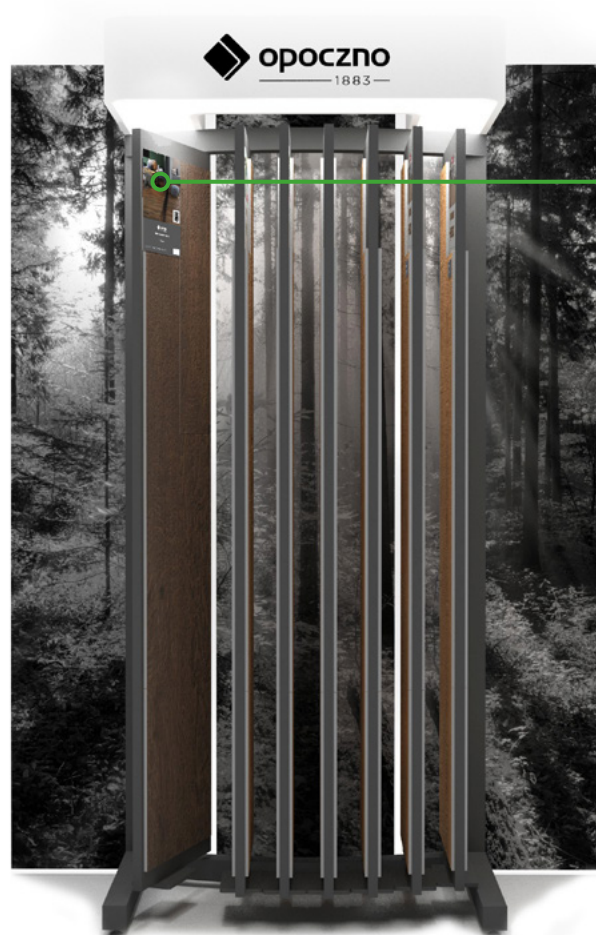

WSPARCIE
TRADE MARKETINGOWE

OZNACZENIA NA EKSPOZYTORZE